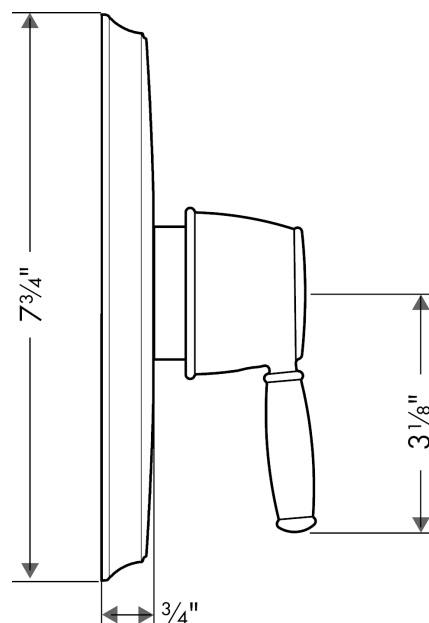

## Scale drawing

**Commercial**  
**Commercial C Pressure Balance Trim**  
Finishes : **chrome**    Part no. : **04212000**

## Exploded drawing

Year of production: >10/08

**Commercial****Commercial C Pressure Balance Trim**Finishes : **chrome**    Part no. : **04212000****Spare parts list**

Year of production: &gt;10/08

<b>Pos.</b>	<b>Description</b>	<b>Part no.</b>	<b>Price</b>	<b>PU</b>
1	cartridge, assy	88727000	-	1
a	base body	04120181	-	1
b	base body	04121181	-	1