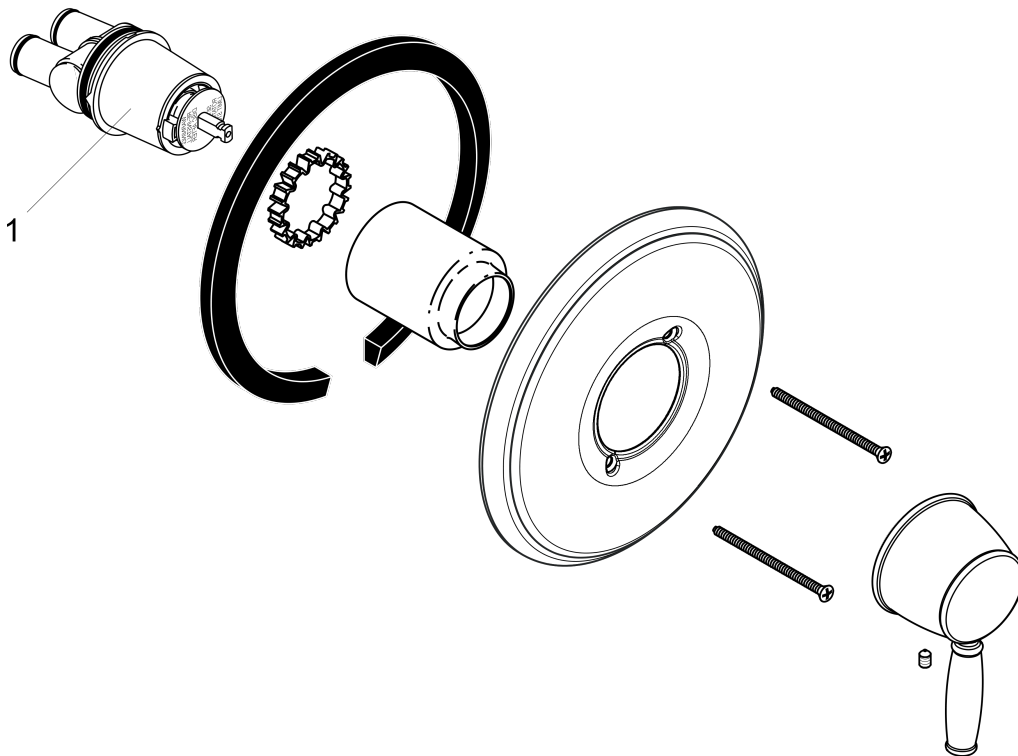

## Product image

## Scale drawing

**Commercial**  
**Commercial C Pressure Balance Trim**  
Finishes : **chrome**    Part no. : **04212000**

## Exploded drawing

Year of production: >10/08

**Commercial****Commercial C Pressure Balance Trim**Finishes : **chrome**    Part no. : **04212000****Spare parts list**

Year of production: &gt;10/08

<b>Pos.</b>	<b>Description</b>	<b>Part no.</b>	<b>Price</b>	<b>PU</b>
1	cartridge, assy	88727000	-	1
a	base body	04120181	-	1
b	base body	04121181	-	1